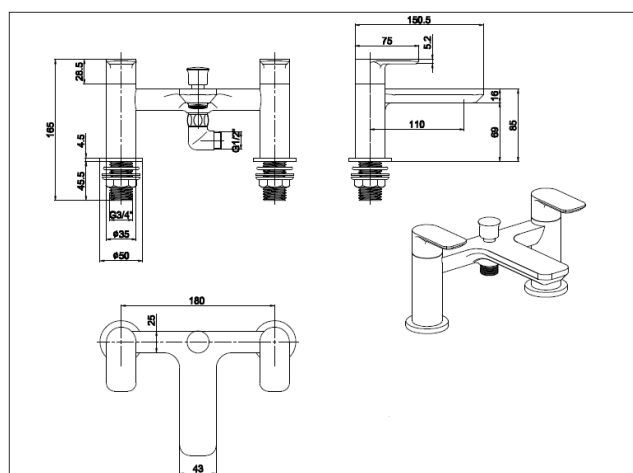

Highlife Rona Matt Black Bath Shower Mixer 12425B

FEATURES

- Twin Lever handle for easy control of desired water flow and temperature
- Hot and Cold 1/4 Turn Ceramic Disc's for long lasting smooth operation
- Shower Handset and Hose fittings Included
- Suitable for 2 tap hole deck mount
- UK Standard fitting - 3/4" BSP
- Recommended operating pressure: 0.5 bar

TECHNICAL DRAWING

COLOUR/FINISH

Matt Black

SPECIFICATIONS

Width	230
Height	120
Depth	150
Product Range	Rona
Material	Brass

FLOW RATES

Pressure (Bar)	0.5	1.0	2.0	3.0	4.0	5.0
Flow (L/Min)	19.2	24	33.4	4-4	-	-